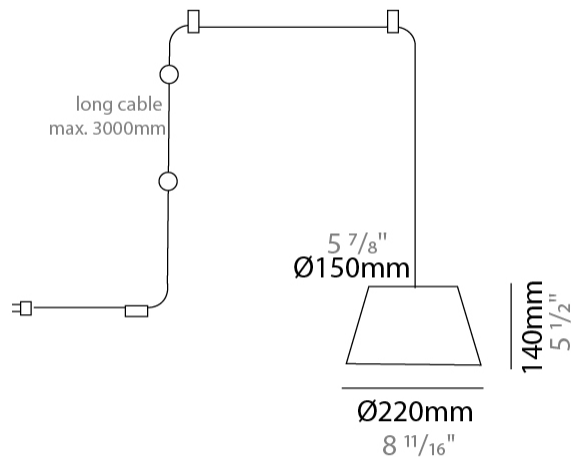

PROJECT	_____
TYPE	_____
SPECIFIER	_____
QUANTITY	_____
DATE	_____

SENTO SUSPENSION

D111030-

base number   Finish (Triangle)

1. To build a product code in our configurator select the specify button on the base model # product page
2. To build a manual product code on this datasheet choose from the options listed below in blue font and add the suffix to the base model #

GENERAL

Series: Sento
Brand: Ole
Division: Design
Mounting Type: Suspension
Mounting Location: Ceiling
Subcategory: Pendant

PHYSICAL

Shape: Bell
Diameter (mm): 220
Diameter (in): 8 11/16
Height (mm): 140
Height (in): 5 1/2
Max. Overall Height (mm): 3140
Max. Overall Height (in): 123 5/8
Light Distribution: Direct
Weight (kg): 1.2
Weight (lbs): 2.6
Diffuser: Arylic - Satin
[Fixture Finish: WHI / MBK / BEI / MSA / OGR / MWH](#)
Fixture Material: Metal
Cable Details: 3000mm Cable

ELECTRICAL

Number of Lamps: 1
Lamp Type: LED Retrofit
Lamp Shape: MR16
Bulb Included: Bulb Not Included
Max. Wattage Per Lamp (W): 7
Lamp Base: GU10
Input Voltage (V): 120

LED

OPTICAL

Adjustability: Fixed

RATINGS AND CERTIFICATIONS

Certified By: Certified for North American Standards
IP rating: IP20